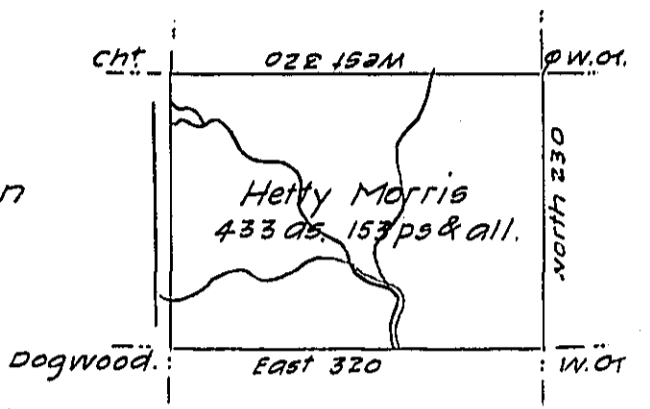

Hetty Morris

Wm D. Hirwin

Samuel Meradeth

William Miller

Situate on Moravian Run a Branch of big Moshannon Creek
 in Huntington County Frankstown Township containing 433 acres 153
 perches and the usual allowance for Roads. Surveyed the 20th day of
 June 1793 in pursuance of a Warrant dated the 3d day of August 1792